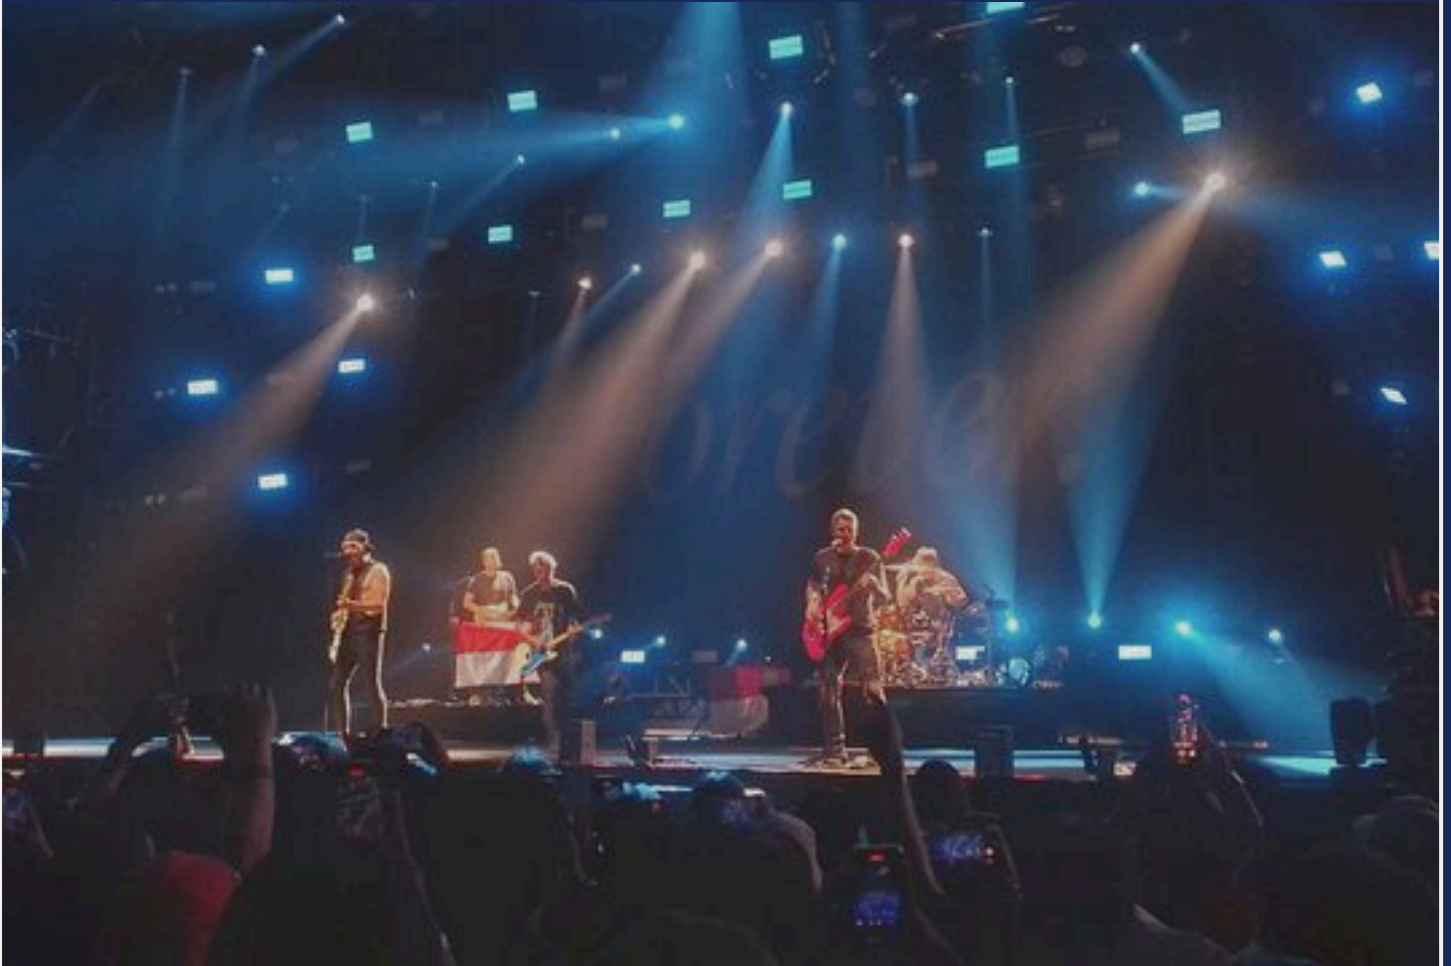

All Time Low Forever

EMO TRANS
Customized Global Logistics

Behind the scenes with PT EMO Trans Indonesia: Ensuring every piece of musical gear arrives safely for an unforgettable All Time Low concert in Jakarta 2024!